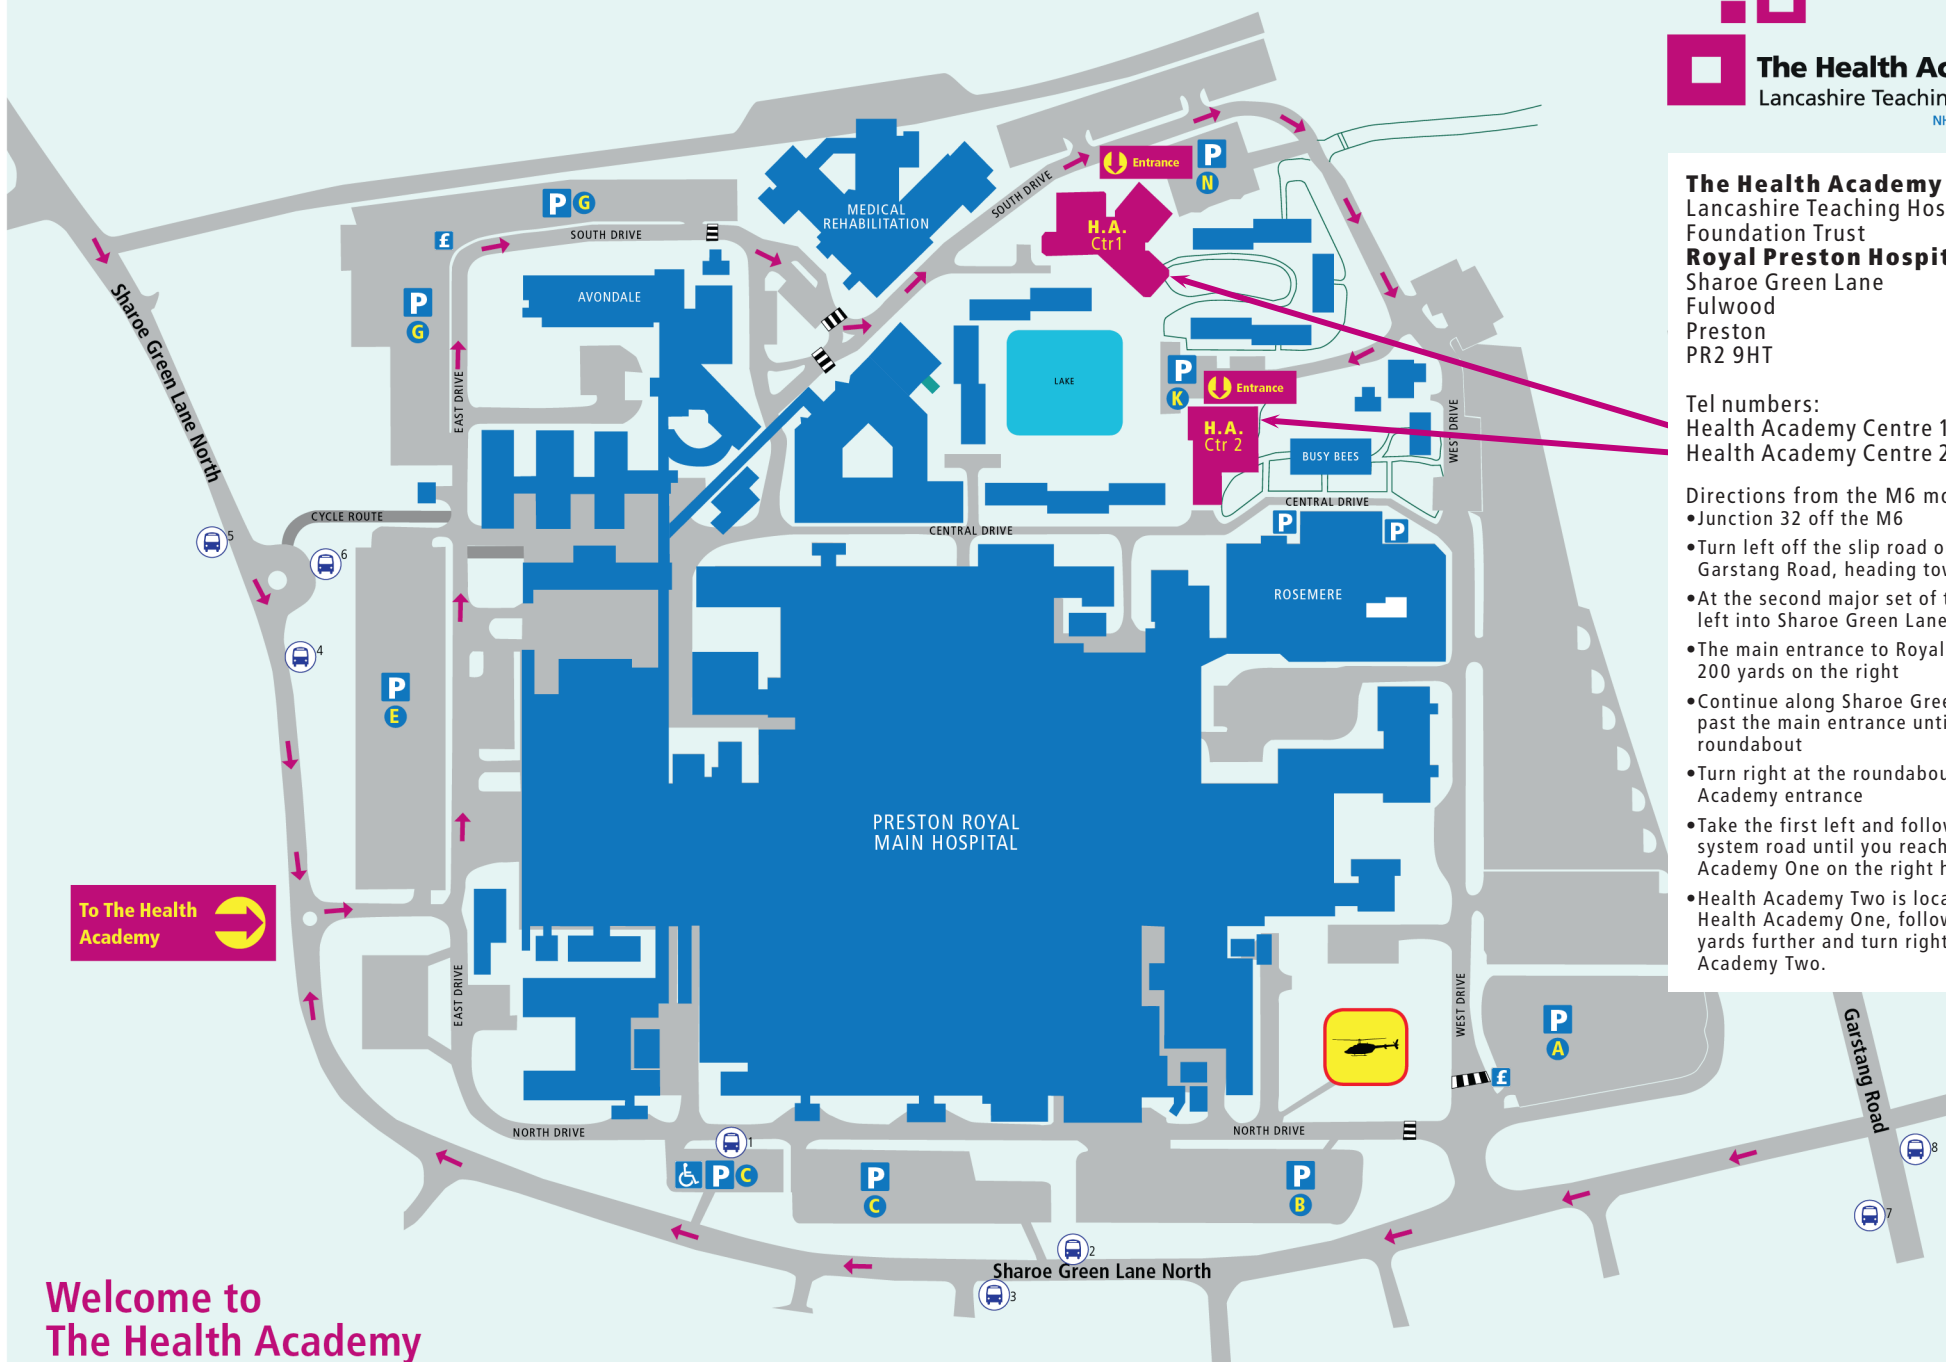

The Health Academy Centre 1 & 2
Lancashire Teaching Hospitals NHS
Foundation Trust
Royal Preston Hospital
Sharoe Green Lane
Fulwood
Preston
PR2 9HT

Tel numbers:
Health Academy Centre 1 – 01772 524919
Health Academy Centre 2 – 01772 524851

- Directions from the M6 motorway:
- Junction 32 off the M6
 - Turn left off the slip road onto the A6 Garstang Road, heading towards Preston
 - At the second major set of traffic lights turn left into Sharoe Green Lane
 - The main entrance to Royal Preston Hospital is 200 yards on the right
 - Continue along Sharoe Green Lane 200 yards past the main entrance until you reach the roundabout
 - Turn right at the roundabout into the Health Academy entrance
 - Take the first left and follow the one way system road until you reach the Health Academy One on the right hand side.
 - Health Academy Two is located behind Health Academy One, follow the road a few yards further and turn right for Health Academy Two.